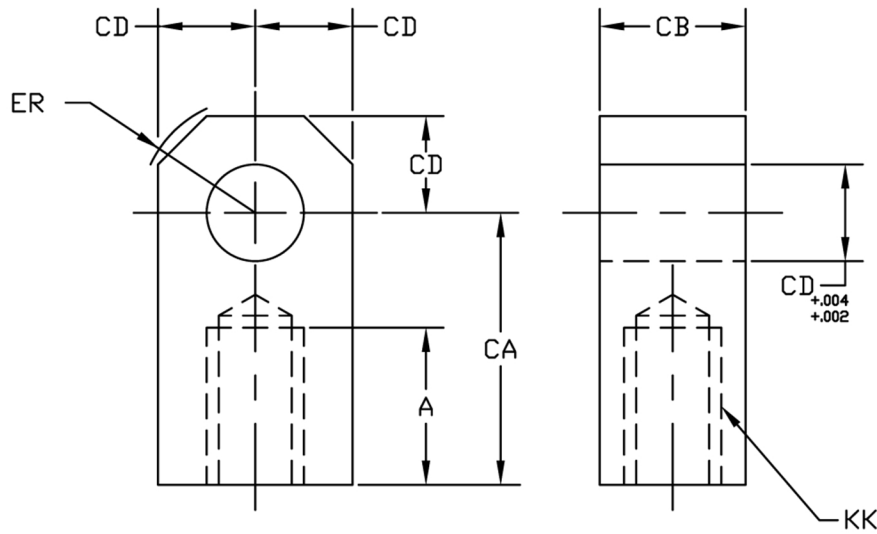

## FEMALE EYE

PART NUMBER	A	CA	CB	CD	ER	KK
<b>13-YE-9303</b>	3/4	1 1/2	3/4	1/2	5/8	7/16-20
<b>13-YE-9304</b>	1 1/8	2 1/16	1 1/4	3/4	7/8	3/4-16
<b>13-YE-9306</b>	1 5/8	2 13/16	1 1/2	1	1 3/16	1-14
<b>13-YE-9306-M</b>	1 1/8	2 3/8	1 1/2	1	1 7/16	7/8-14
<b>13-YE-9308</b>	2	3 7/16	2	1 3/8	1 9/16	1 1/4-12
<b>13-YE-9310</b>	2 1/4	4	2 1/2	1 3/4	2	1 1/2-12
<b>13-YE-9312</b>	3	5	2 1/2	2	2 1/2	1 7/8-12
<b>13-YE-9312-M</b>	2 1/4	4 3/8	2 1/2	2	2 7/8	1 3/4-12
<b>13-YE-9314</b>	3 1/2	5 13/16	3	2 1/2	2 13/16	2 1/4-12
<b>13-YE-9316</b>	3 1/2	6 1/8	3	3	3 1/4	2 1/2-12
<b>13-YE-9316-M</b>	3 5/8	6 1/2	3 1/2	3	3 1/4	2 3/4-12
<b>13-YE-9320</b>	4 1/2	7 5/8	4	3 1/2	3 7/8	3 1/4-12
<b>13-YE-9320-M</b>	5	7 5/8	4	3 1/2	3 7/8	3 1/2-12
<b>13-YE-9324</b>	5 1/2	9 1/8	4 1/2	4	4 7/16	4-12
<b>13-YE-9324-M</b>	5 3/4	9 1/8	5	4	4 7/16	4 1/2-12