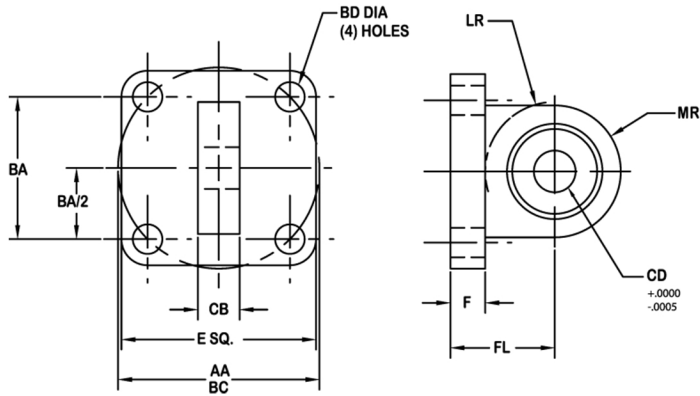

## SWIVEL EYE BRACKET

PART NUMBER	AA	BA	BD	CB	CD	E	F	FL	LR	MR	DYNAMIC	STATIC
15-YSB-219-3-1	2.3	1 5/8	13/32	1/2	1/2	2 1/2	3/8	1 1/8	3/4	11/16	3,150	9,338
15-YSB-219-3-2	3.6	2 9/16	17/32	3/4	3/4	3 1/2	5/8	1 7/8	1 1/4	1 3/16	7,088	20,925
15-YSB-219-3-3	4.6	3 1/4	21/32	1	1	4 1/2	3/4	2 1/4	1 1/2	1 3/8	12,600	37,350
15-YSB-219-3-4	5.4	3 13/16	21/32	1 3/8	1 3/8	5	7/8	3	2 1/8	2	23,400	69,750
15-YSB-219-3-5	7.0	4 15/16	29/32	1 1/2	1 3/4	6 1/2	7/8	3 1/8	2 1/4	2 1/8	38,250	114,750
15-YSB-219-3-6	8.1	5 3/4	1 1/32	1 3/4	2	7 1/2	1	3 1/2	2 1/2	2 3/8	50,400	150,750

(Includes spacers to allow swivel action up to 7° and to make dimensions interchangeable with standard eye bracket.)

**NOTE:** Swivel brackets that are ordered with a "C" mount will include pin and spacers. Otherwise the pins are sold separately